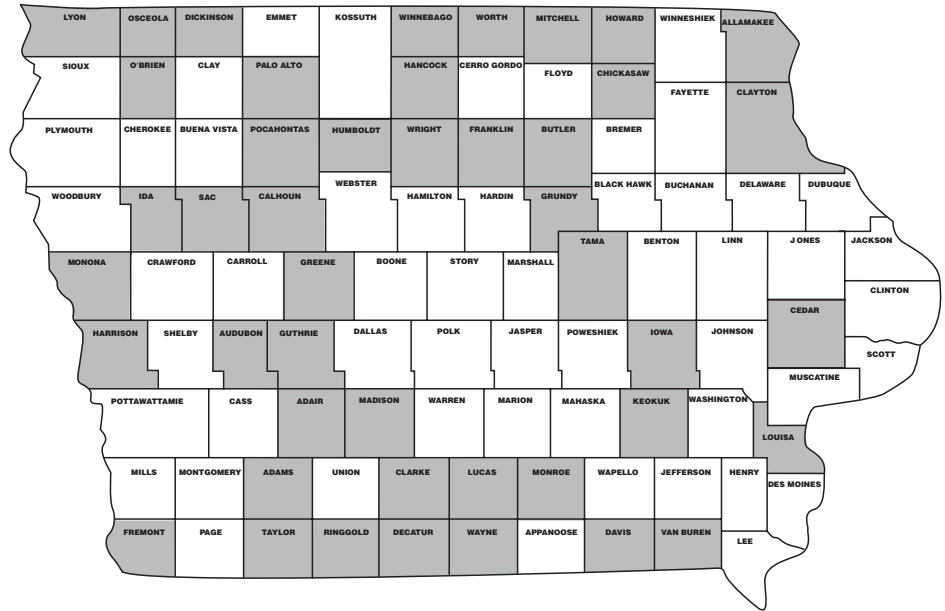

# Rural, Small Urban and Metropolitan Counties

## Rural Counties

- Adair
- Adams
- Allamakee
- Audubon
- Butler
- Calhoun
- Cedar
- Chickasaw
- Clarke
- Clayton
- Davis
- Decatur
- Dickinson
- Franklin
- Fremont
- Greene
- Grundy
- Guthrie
- Hancock
- Harrison
- Howard
- Humboldt
- Iowa
- Keokuk
- Keokuk
- Louisa
- Lucas
- Lyon
- Madison
- Mitchell
- Monona
- Monroe
- O'Brien
- Palo Alto
- Pocahontas
- Ringgold
- Sac
- Tama
- Taylor
- Van Buren
- Wayne
- Winnebago
- Worth
- Wright

## Small Urban Counties

- Appanoose
- Benton
- Boone
- Bremer
- Buchanan
- Buena Vista
- Carroll
- Cass
- Cerro Gordo
- Cherokee
- Clay
- Clinton
- Crawford
- Dallas
- Delaware
- Des Moines
- Emmet
- Fayette
- Floyd
- Hamilton
- Hardin
- Henry
- Jackson
- Jasper
- Jefferson
- Jones
- Kossuth
- Lee
- Mahaska
- Marion
- Marshall
- Mills
- Montgomery
- Muscatine
- Page
- Plymouth
- Poweshiek
- Shelby
- Sioux
- Union
- Wapello
- Warren
- Washington
- Webster
- Winneshiek

## Metropolitan Counties

- Black Hawk
- Dubuque
- Johnson
- Linn
- Polk
- Pottawattamie
- Scott
- Story
- Woodbury