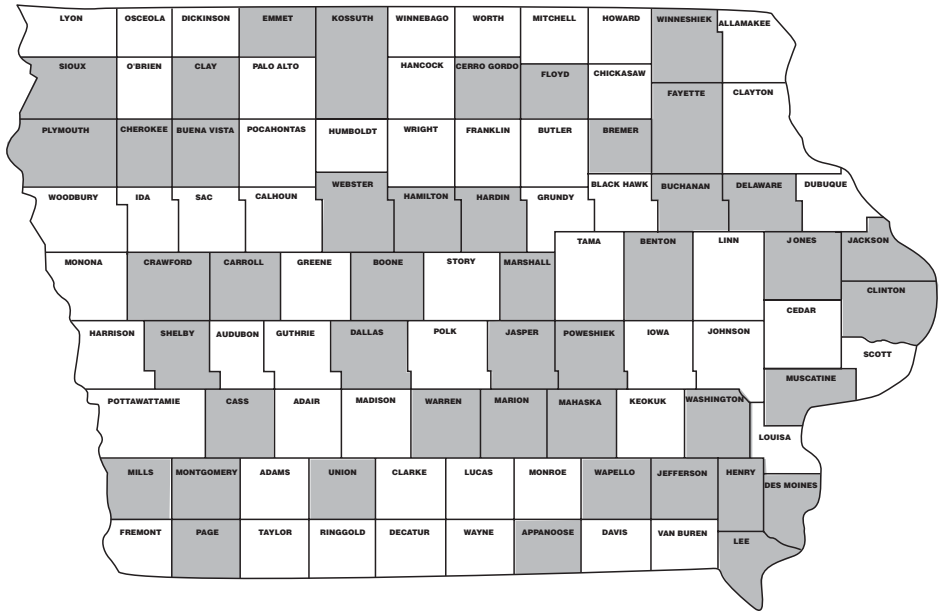

# Rural, Small Urban and Metropolitan Counties

## Rural Counties

- Adair
- Adams
- Allamakee
- Audubon
- Butler
- Calhoun
- Cedar
- Chickasaw
- Clarke
- Clayton
- Davis
- Decatur
- Dickinson
- Franklin
- Fremont
- Greene
- Grundy
- Guthrie
- Hancock
- Harrison
- Howard
- Humboldt
- Iowa
- Keokuk
- Keokuk
- Louisa
- Lucas
- Lyon
- Madison
- Mitchell
- Monona
- Monroe
- O'Brien
- Palo Alto
- Pocahontas
- Ringgold
- Sac
- Tama
- Taylor
- Van Buren
- Wayne
- Winnebago
- Worth
- Wright

## Small Urban Counties

- Appanoose
- Benton
- Boone
- Bremer
- Buchanan
- Buena Vista
- Carroll
- Cass
- Cerro Gordo
- Cherokee
- Clay
- Clinton
- Crawford
- Dallas
- Delaware
- Des Moines
- Emmet
- Fayette
- Floyd
- Hamilton
- Hardin
- Henry
- Jackson
- Jasper
- Jefferson
- Jones
- Kossuth
- Lee
- Mahaska
- Marion
- Marshall
- Mills
- Montgomery
- Muscatine
- Page
- Plymouth
- Poweshiek
- Shelby
- Sioux
- Union
- Wapello
- Warren
- Washington
- Webster
- Winneshiek

## Metropolitan Counties

- Black Hawk
- Dubuque
- Johnson
- Linn
- Polk
- Pottawattamie
- Scott
- Story
- Woodbury