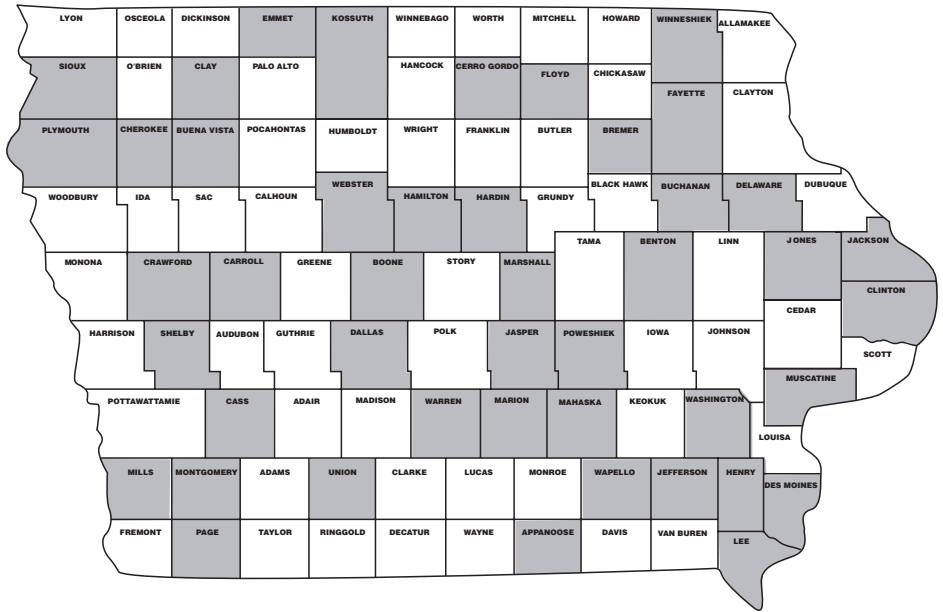

Rural, Small Urban and Metropolitan Counties

Rural Counties

- Adair
- Adams
- Allamakee
- Audubon
- Butler
- Calhoun
- Cedar
- Chickasaw
- Clarke
- Clayton
- Davis
- Decatur
- Dickinson
- Franklin
- Fremont
- Greene
- Grundy
- Guthrie
- Hancock
- Harrison
- Howard
- Humboldt
- Ida
- Iowa
- Keokuk
- Louisa
- Lucas
- Lyon
- Madison
- Mitchell
- Monona
- Monroe
- O'Brien
- Osceola
- Palo Alto
- Pocahontas
- Ringgold
- Sac
- Tama
- Taylor
- Van Buren
- Wayne
- Winnebago
- Worth
- Wright

Small Urban Counties

- Appanoose
- Benton
- Boone
- Bremer
- Buchanan
- Buena Vista
- Carroll
- Cass
- Cerro Gordo
- Cherokee
- Clay
- Clinton
- Crawford
- Dallas
- Delaware
- Des Moines
- Emmet
- Fayette
- Floyd
- Hamilton
- Hardin
- Henry
- Jackson
- Jasper
- Jefferson
- Jones
- Kossuth
- Lee
- Mahaska
- Marion
- Marshall
- Mills
- Montgomery
- Muscatine
- Page
- Plymouth
- Poweshiek
- Shelby
- Sioux
- Union
- Wapello
- Warren
- Washington
- Webster
- Winneshiek

Metropolitan Counties

- Black Hawk
- Dubuque
- Johnson
- Linn
- Polk
- Pottawattamie
- Scott
- Story
- Woodbury