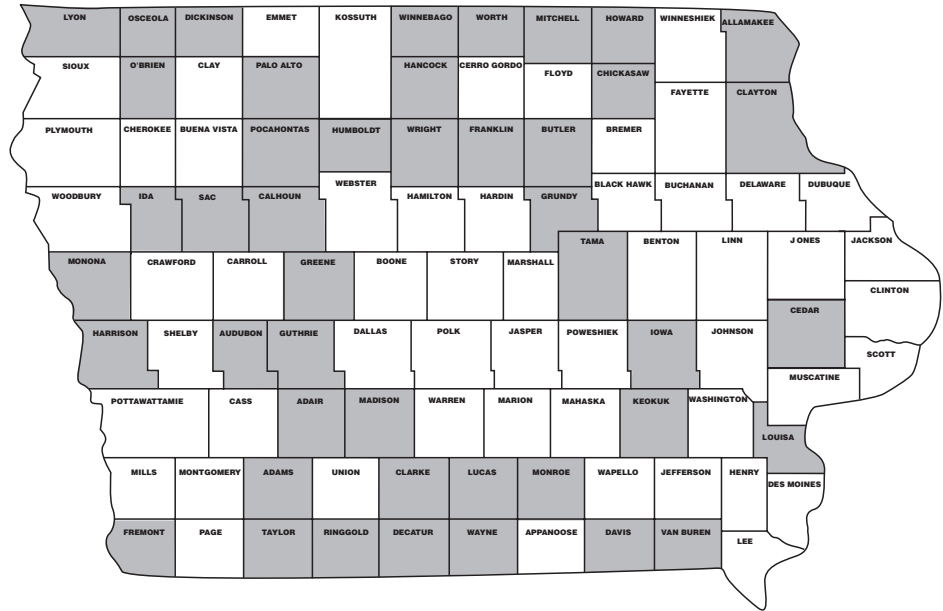

Rural, Small Urban and Metropolitan Counties

Rural Counties

- Adair
- Adams
- Allamakee
- Audubon
- Butler
- Calhoun
- Cedar
- Chickasaw
- Clarke
- Clayton
- Davis
- Decatur
- Dickinson
- Franklin
- Fremont
- Greene
- Grundy
- Guthrie
- Hancock
- Harrison
- Howard
- Humboldt
- Ida
- Iowa
- Keokuk
- Louisa
- Lucas
- Lyon
- Madison
- Mitchell
- Monona
- Monroe
- O'Brien
- Osceola
- Palo Alto
- Pocahontas
- Ringgold
- Sac
- Tama
- Taylor
- Van Buren
- Wayne
- Winnebago
- Worth
- Wright

Small Urban Counties

- Appanoose
- Benton
- Boone
- Bremer
- Buchanan
- Buena Vista
- Carroll
- Cass
- Cerro Gordo
- Cherokee
- Clay
- Clinton
- Crawford
- Dallas
- Delaware
- Des Moines
- Emmet
- Fayette
- Floyd
- Hamilton
- Hardin
- Henry
- Jackson
- Jasper
- Jefferson
- Jones
- Kossuth
- Lee
- Mahaska
- Marion
- Marshall
- Mills
- Montgomery
- Muscatine
- Page
- Plymouth
- Poweshiek
- Shelby
- Sioux
- Union
- Wapello
- Warren
- Washington
- Webster
- Winneshiek

Metropolitan Counties

- Black Hawk
- Dubuque
- Johnson
- Linn
- Polk
- Pottawattamie
- Scott
- Story
- Woodbury