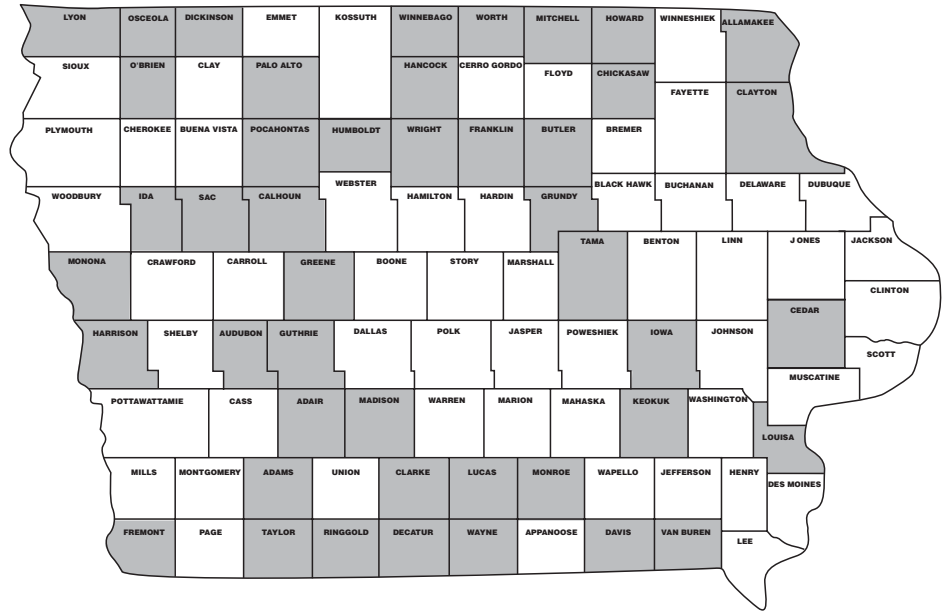

Rural, Small Urban and Metropolitan Counties

Rural Counties

- Adair
- Adams
- Allamakee
- Audubon
- Butler
- Calhoun
- Cedar
- Chickasaw
- Clarke
- Clayton
- Davis
- Decatur
- Dickinson
- Franklin
- Fremont
- Greene
- Grundy
- Guthrie
- Hancock
- Harrison
- Howard
- Humboldt
- Ida
- Iowa
- Keokuk
- Louisa
- Lucas
- Lyon
- Madison
- Mitchell
- Monona
- Monroe
- O'Brien
- Osceola
- Palo Alto
- Pocahontas
- Ringgold
- Sac
- Tama
- Taylor
- Van Buren
- Wayne
- Winnebago
- Worth
- Wright

Small Urban Counties

- Appanoose
- Benton
- Boone
- Bremer
- Buchanan
- Buena Vista
- Carroll
- Cass
- Cerro Gordo
- Cherokee
- Clay
- Clinton
- Crawford
- Dallas
- Delaware
- Des Moines
- Emmet
- Fayette
- Floyd
- Hamilton
- Hardin
- Henry
- Jackson
- Jasper
- Jefferson
- Jones
- Kossuth
- Lee
- Mahaska
- Marion
- Marshall
- Mills
- Montgomery
- Muscatine
- Page
- Plymouth
- Poweshiek
- Shelby
- Sioux
- Union
- Wapello
- Warren
- Washington
- Webster
- Winneshiek

Metropolitan Counties

- Black Hawk
- Dubuque
- Johnson
- Linn
- Polk
- Pottawattamie
- Scott
- Story
- Woodbury