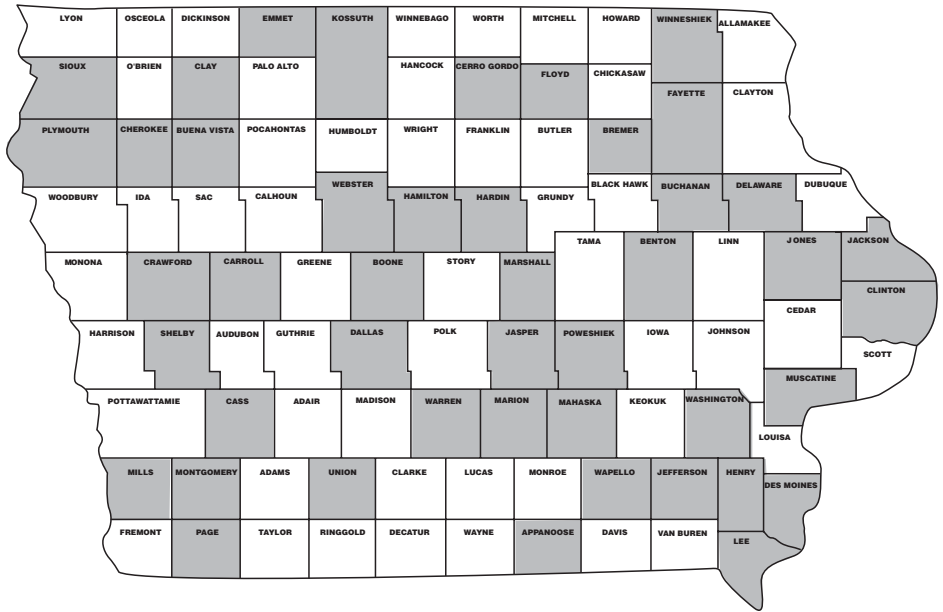

Rural, Small Urban and Metropolitan Counties

Rural Counties

- Adair
- Adams
- Allamakee
- Audubon
- Butler
- Calhoun
- Cedar
- Chickasaw
- Clarke
- Clayton
- Davis
- Decatur
- Dickinson
- Franklin
- Fremont
- Greene
- Grundy
- Guthrie
- Hancock
- Harrison
- Howard
- Humboldt
- Ida
- Iowa
- Keokuk
- Louisa
- Lucas
- Lyon
- Madison
- Mitchell
- Monona
- Monroe
- O'Brien
- Osceola
- Palo Alto
- Pocahontas
- Ringgold
- Sac
- Tama
- Taylor
- Van Buren
- Wayne
- Winnebago
- Worth
- Wright

Small Urban Counties

- Appanoose
- Benton
- Boone
- Bremer
- Buchanan
- Buena Vista
- Carroll
- Cass
- Cerro Gordo
- Cherokee
- Clay
- Clinton
- Crawford
- Dallas
- Delaware
- Des Moines
- Emmet
- Fayette
- Floyd
- Hamilton
- Hardin
- Henry
- Jackson
- Jasper
- Jefferson
- Jones
- Kossuth
- Lee
- Mahaska
- Marion
- Marshall
- Mills
- Montgomery
- Muscatine
- Page
- Plymouth
- Poweshiek
- Shelby
- Sioux
- Union
- Wapello
- Warren
- Washington
- Webster
- Winneshiek

Metropolitan Counties

- Black Hawk
- Dubuque
- Johnson
- Linn
- Polk
- Pottawattamie
- Scott
- Story
- Woodbury