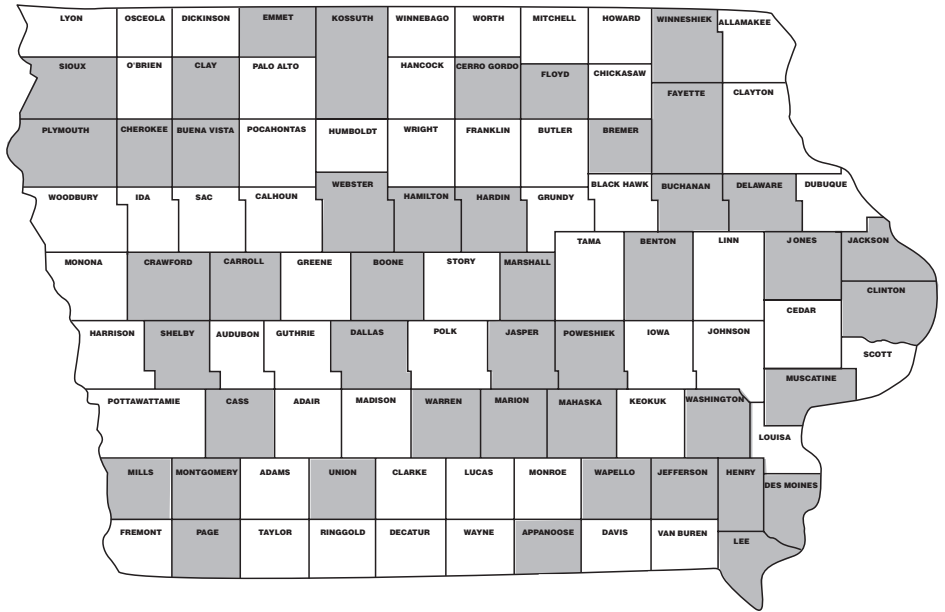

Rural, Small Urban and Metropolitan Counties

Rural Counties

- Adair
- Adams
- Allamakee
- Audubon
- Butler
- Calhoun
- Cedar
- Chickasaw
- Clarke
- Clayton
- Davis
- Decatur
- Dickinson
- Franklin
- Fremont
- Greene
- Grundy
- Guthrie
- Hancock
- Harrison
- Howard
- Humboldt
- Ida
- Iowa
- Keokuk
- Keokuk
- Louisa
- Lucas
- Lyon
- Madison
- Mitchell
- Monona
- Monroe
- O'Brien
- Palo Alto
- Pocahontas
- Ringgold
- Sac
- Tama
- Taylor
- Van Buren
- Wayne
- Winnebago
- Worth
- Wright

Small Urban Counties

- Appanoose
- Benton
- Boone
- Bremer
- Buchanan
- Buena Vista
- Carroll
- Cass
- Cerro Gordo
- Cherokee
- Clay
- Clinton
- Crawford
- Dallas
- Delaware
- Des Moines
- Emmet
- Fayette
- Floyd
- Hamilton
- Hardin
- Henry
- Jackson
- Jasper
- Jefferson
- Jones
- Kossuth
- Lee
- Mahaska
- Marion
- Marshall
- Mills
- Montgomery
- Muscatine
- Page
- Plymouth
- Poweshiek
- Shelby
- Sioux
- Union
- Wapello
- Warren
- Washington
- Webster
- Winneshiek

Metropolitan Counties

- Black Hawk
- Dubuque
- Johnson
- Linn
- Polk
- Pottawattamie
- Scott
- Story
- Woodbury